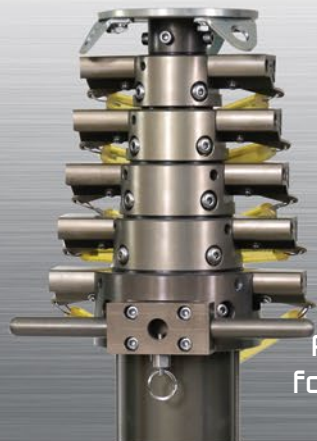

Skypole

www.skyspot.sg

Portable Telescopic Pole

for Camera & Lighting Systems

Auto-locking sections
for secured deployment

Quick-release wheels
for added mobility

Quick release lever
for easy dismounting

Heavy Payload

With a maximum payload of 30kg, the Skypole is a heavy-duty auto-locking pneumatic telescopic pole designed to support any professional photo / video camera system or production lighting.

Weather Proof

The Skypole is made from corrosion-resistant anodized aluminium & stainless steel components for outdoor deployment.

Camera or Lighting Platform

The Skypole is an ideal aerial filming platform for your remote camera or time-lapse camera system. It can also be used as an aerial lighting platform for large events & film sets.

Adjustable Height

The Skypole is 9 meters when fully extended, that is the height of a 3-storey building. It also features 6 auto-locking sections for variable height settings.

Safety Features

The system uses air pressure & auto-locking brackets to safely extend the Skypole to the desired height, eliminating any sudden descent that may occur in other mechanical systems. Each Skypole also comes with 3 tie-down ropes that can be used in windy conditions.